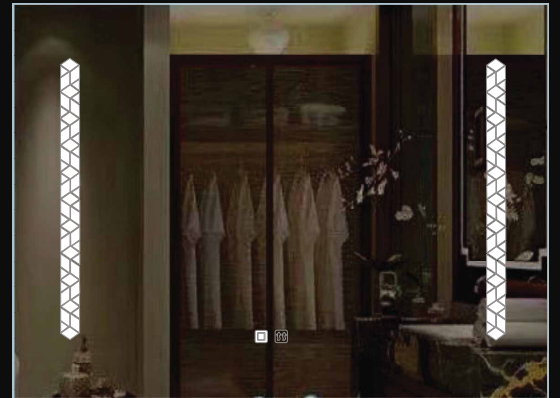

A-0006

Standards: Genel Özellikler:

SENSOR

A Clock

Options: İlave Özellikler: